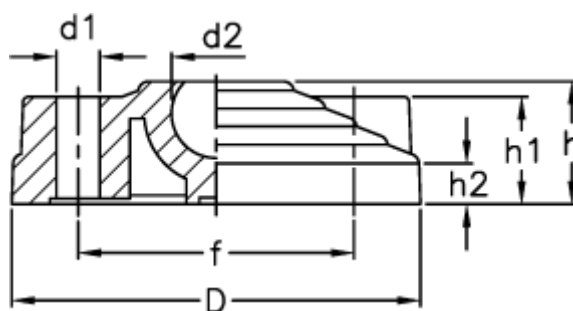

Data Sheet

Article number: 2310301332

Description: E+G Base without no-slip disc
LV.F-80-24

Measures

D	= 80
d1	= 8.5
d2	= 24
f	= 54
h	= 24
h1	= 21
h2	= 9
Max load (N)	= 18000